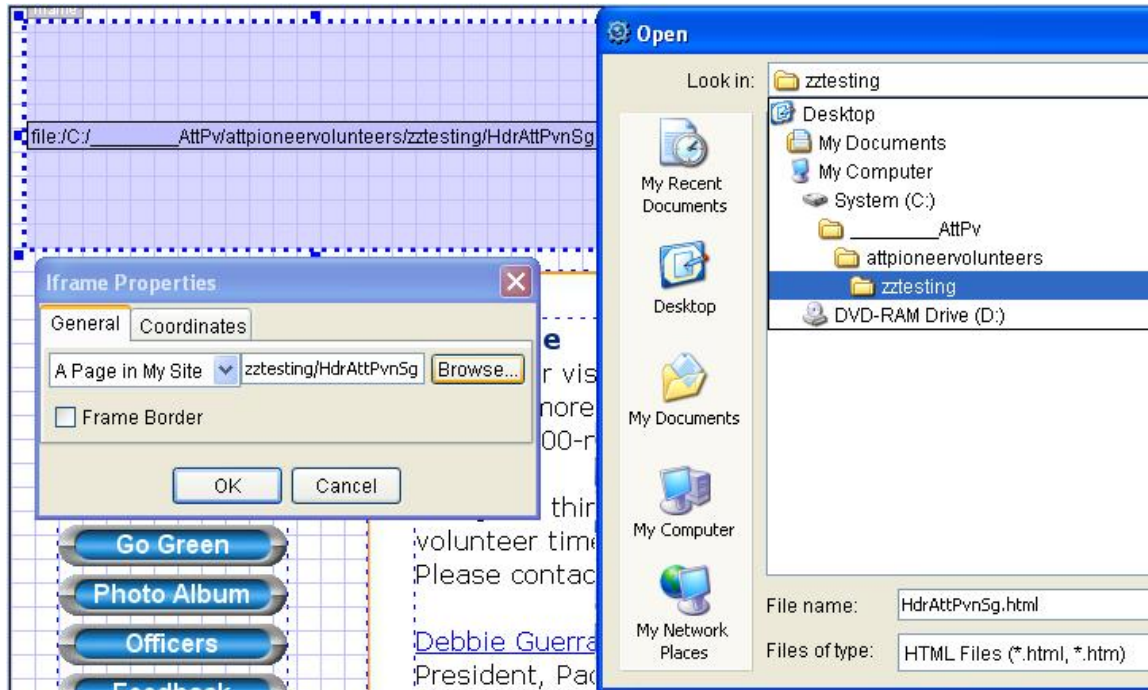

✚ [AT&T Pioneers Logo](#) (Signature)

AT&T Pioneers Logo Iframe is restricted to

1. Placement
2. Size
3. Logo HTML page

1. *Placement* is the Iframes **X & Y positions** and **both are restricted**
X = 10 & Y = 10
2. *Size* is the Iframes **Width & Height** and **both are restricted**
Width = 365 & Height = 140

AT&T Pioneers Webpage Restrictions

3. The **Logo HTML page** is located in only one folder on our website! The logo has been updated in the past therefore **can only be located in the folder called zztesting** on our website ---