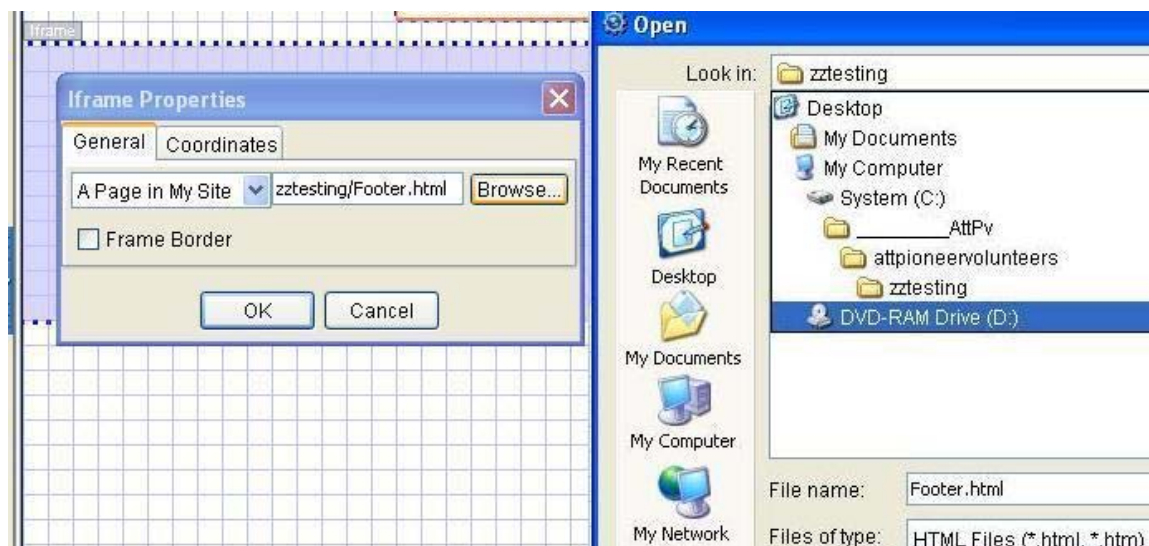

DO NOT change the size of the Trademark/Proprietary/Disclaimer Iframe