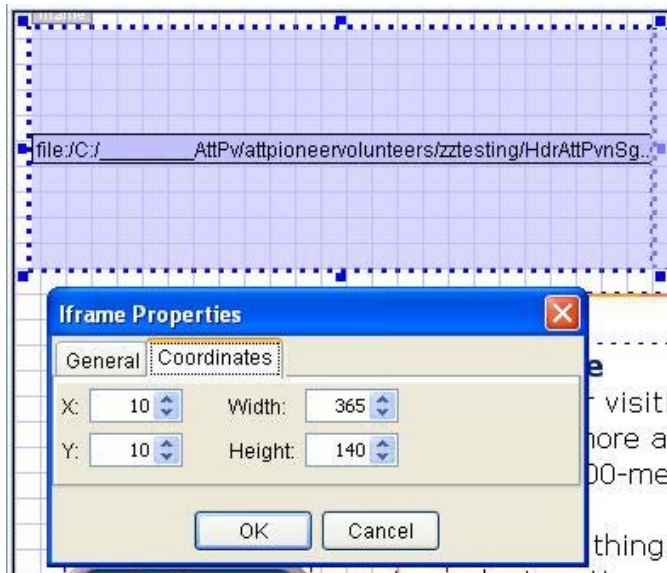

AT&T Pioneers Webpage Restrictions

- ✚ [AT&T Pioneers Logo](#) (Signature)
- ✚ [Footer – Trademark/Proprietary/Disclaimer Information for the AT&T Pioneers, for AT&T and for the Headquarters group of the International Pioneers](#)
- ✚ [Chapter/Council/Club Name Area](#)
- ✚ [Page Size – Width](#)

✚ [AT&T Pioneers Logo](#) (Signature)

AT&T Pioneers Logo Iframe is restricted to

1. Placement
2. Size
3. Logo HTML page

1. *Placement* is the Iframes **X & Y positions** and **both are restricted**
X = 10 & Y = 10
2. *Size* is the Iframes **Width & Height** and **both are restricted**
Width = 365 & Height = 140

1. **Placement** is the Iframes **X & Y positions** and **X is restricted**
X = 0 & Y can float up or down on the page wherever necessary
2. **Size** is the Iframes **Width & Height** and **both are restricted**
Width = 1,065 & Height = 165