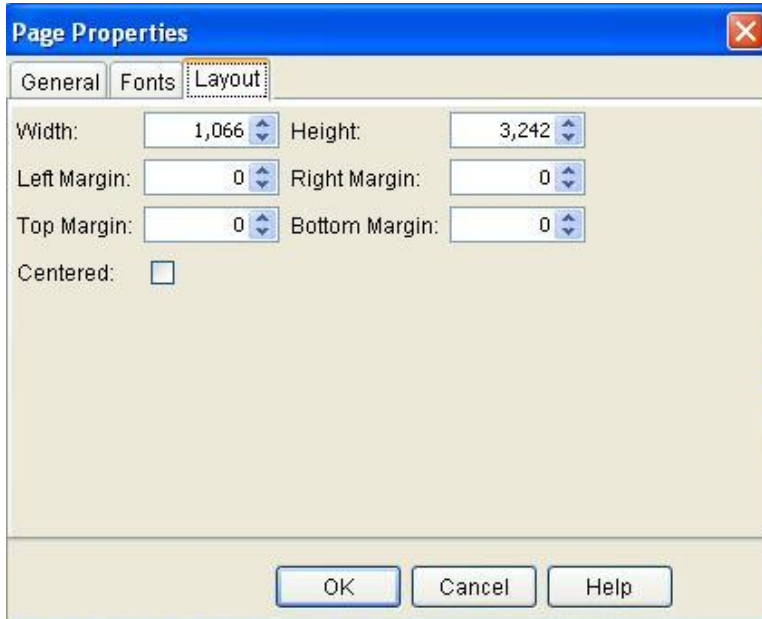

1. Placement
2. Size
3. Chapter Header HTML page

1. *Placement* is the Iframes **X & Y positions** and **both are restricted**

X = 375 & Y = 10

2. *Size* is the Iframes **Width & Height** and **both are restricted**

Width = 675 & Height = 140

3. Chapter Header HTML page is **restricted to font type, color and size**

Font type = Verdana or Arial

Color = Pioneers Primary color Dark Blue (RGB – Red = 0, Green = 39 & Blue = 118)

Chapter Name Size = Maximum 36pt

Council/Club Name = Maximum 30pt

DO NOT change the Chapter/Council/Club Name Area

AT&T Pioneers Webpage Restrictions

Page Size

The *Page size* should remain a minimum Width of 1,066 to ensure that both the Headers and Footer will fit on the webpage