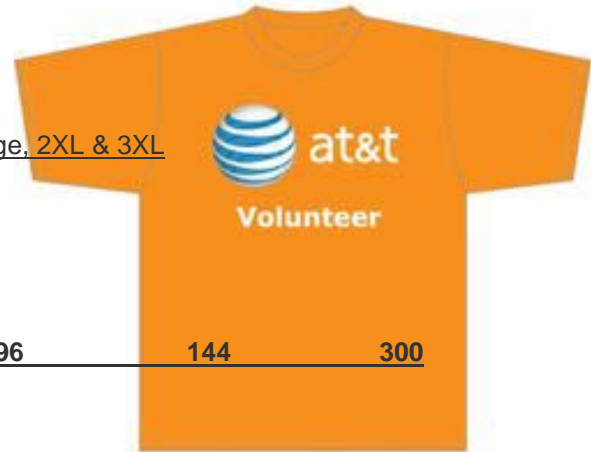

Anvil 6.1 oz. Short Sleeve T-Shirt 979ATVPAT

6.1 oz., pre-shrunk 100% Cotton. Double-needle stitching throughout. Seamless collar. Shoulder-to-shoulder taping.

Production time is 10 business days. Production time can be longer if a paper proof is required or if large product quantities are ordered. Production time does not include shipping time.

Sizes: Small, Medium, Large, Extra Large, 2XL & 3XL

Available Colors: Orange

Production Time: 10days

Imprint:

Quantity	24	48	96	144	300

Price (per unit) $ *Contact Zorch for the current pricing*

Standard Imprint: AT&T Volunteer – Pioneer

Standard Imprint Location: Full Front – Full Back

Minimum Order Quantity: 24

Wind Tamer Umbrella AF714PAT

The Wind Tamer Umbrella is a true Golf Umbrella and a Best Seller. An oversize 62 inch arc umbrella, it features a double canopy with vents to help withstand heavy wind gusts. The Wind proof frame can easily be pulled back into place without damage, if it turns inside out it. Also features a fiberglass shaft and EVA rubber handle. Comes with a matching fabric sleeve of the darkest color. Imprint is on lower panel.

Production time is 10 business days. Production time can be longer if a paper proof is required or if large quantities are ordered. Production time does not include shipping

time.

Dimensions: 62 inch Arc

Available Colors: White / Blue

Production Time: 10 days

Imprint: Printed 1 Color 1 Position

Quantity 1

Price (per unit) $ *Contact Zorch for the current pricing*

Standard Imprint: AT&T Pioneers Logo – 1 color white

Standard Imprint Location: 1 Lower Panel

Minimum Order Quantity: 24